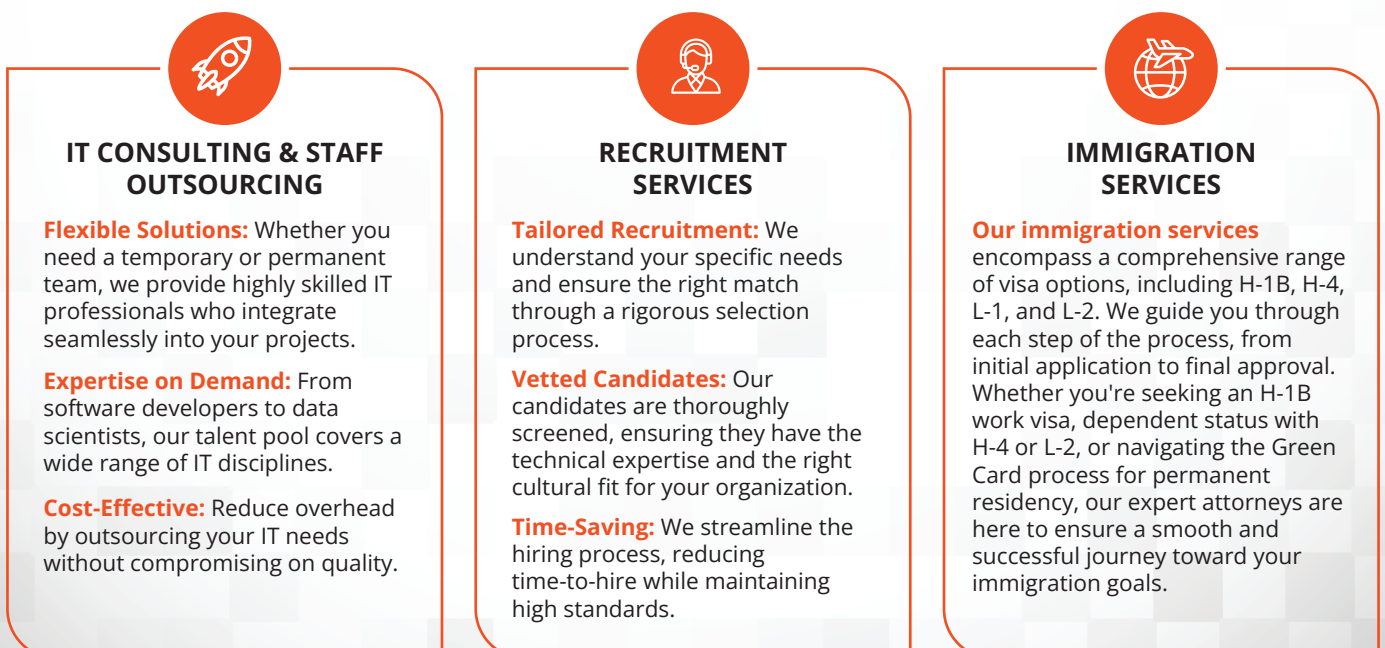

WHO WE ARE

AlgebraIT was established in 2022, with its headquarters in Austin, TX. We are a dynamic team of expert professionals committed to delivering top-notch IT Staff Outsourcing, Recruitment, and IT Consulting Services. Our young yet seasoned team is dedicated to providing the best possible solutions to meet the unique needs of our clients.

At AlgebraIT, we offer end-to-end solutions for all your IT, business, and technology needs. Our comprehensive services include IT consulting, IT staffing, custom software development, and mobile app development, serving some of the world's largest and most renowned companies.

Our talent and processes are at the core of our success. We prioritize hiring the finest professionals and optimizing their capabilities through streamlined processes to produce cost-effective, high-quality solutions. We understand that managing IT projects can be challenging, with demands ranging from technology management and software development to internal staffing. At AlgebraIT, we are here to alleviate that burden, providing scalable resources and expert guidance to ensure your IT projects are managed with excellence.

SHOWCASE

PROVEN TALENT PARTNER

WHAT WE DO